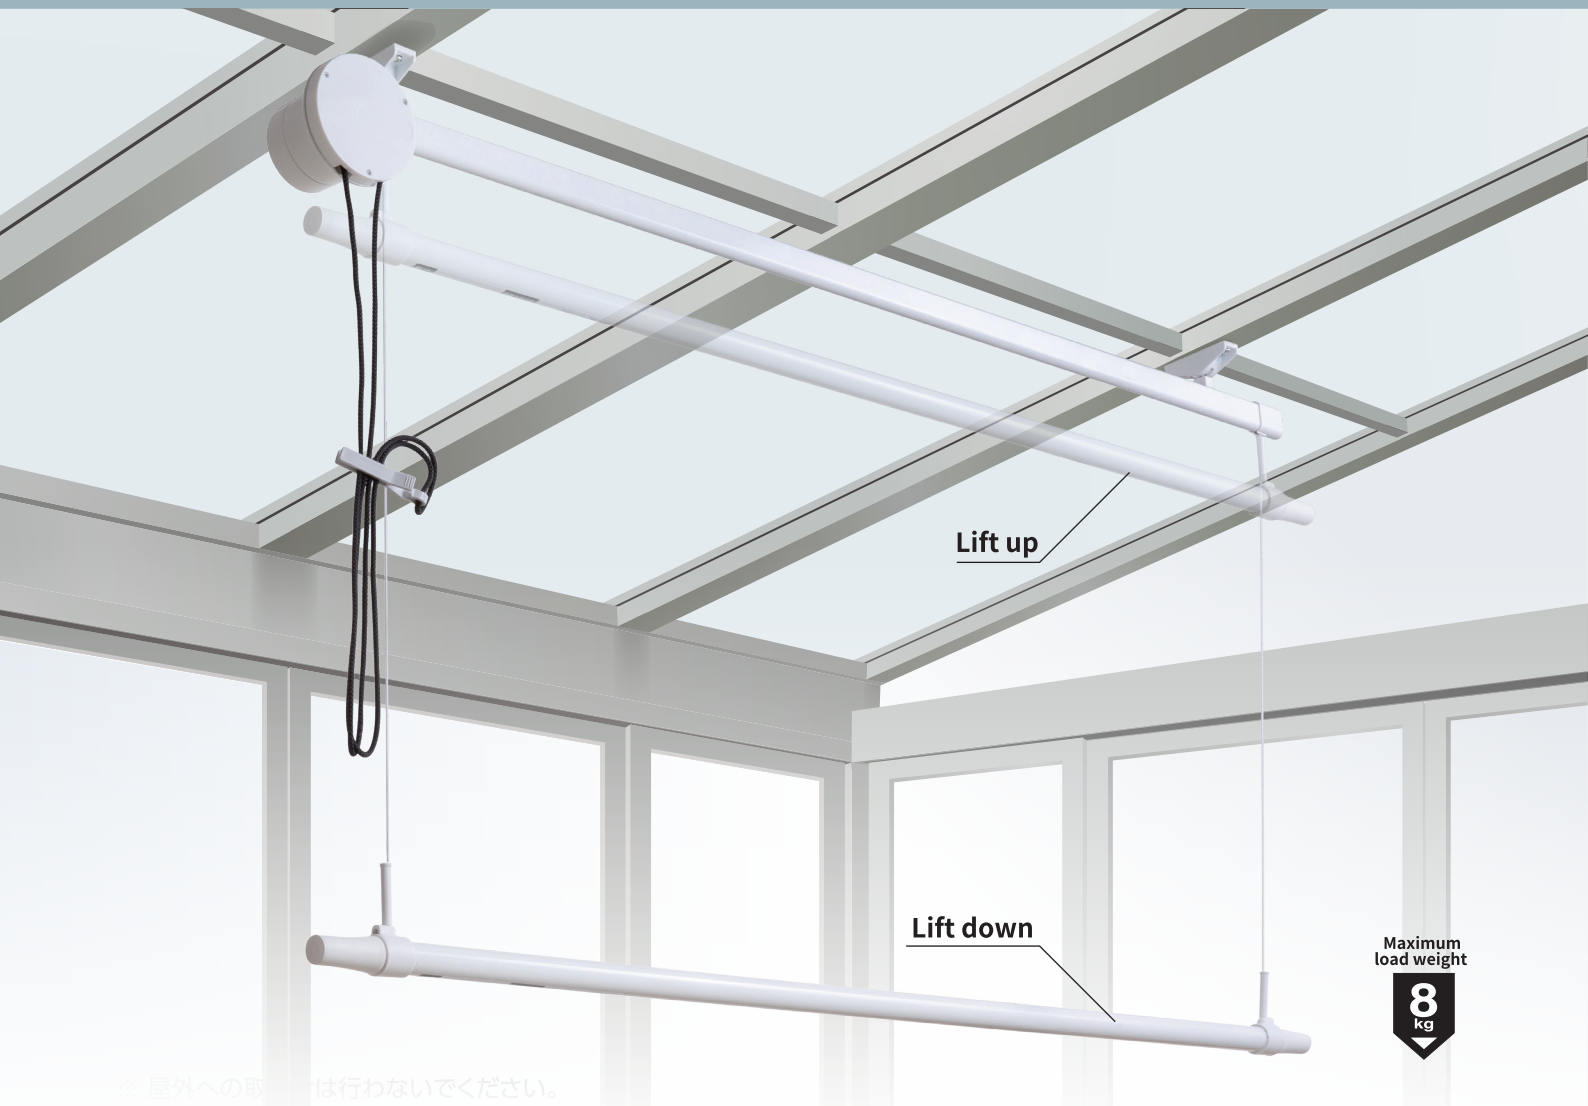

Liftable type, for Sunroom

01

Usable in the room

Not only for sunroom, but also recommended to use in the laundry room. Stylish design shall be matched the interior.

02

Liftable up and down with hanging the laundry

More space available when lift up the pole after hanging the laundry.

03

Adjustable length of the pole

Pole length is adjustable from 1400mm~2100mm, for more capacity