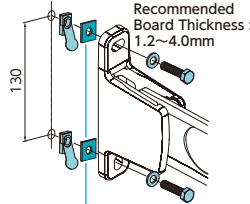

For Pillars Imple nut set

Product #DRY-06-17

- •PL8 Imple nuts ..... (4 pc.)
- •M8×30 Hex head bolts ..... (4 pc.)
- •M8 Washers ..... (4 pc.)

Waterproof Sealer Set

Product #DRY-06-18

- •Waterproof Sealer 20×20×2t(4 pc.)

■ Pole Stopper

Product # PS2232

- Pole dia. φ22~32mm is mountable.
- The stopper itself is made with aluminum die-casting (powder coated).
- It has a resin protective cover to prevent your pole from scratches.
- Easy to screw in with your hands!
- It can be fixed firmly by mounting only on one side of the pole.