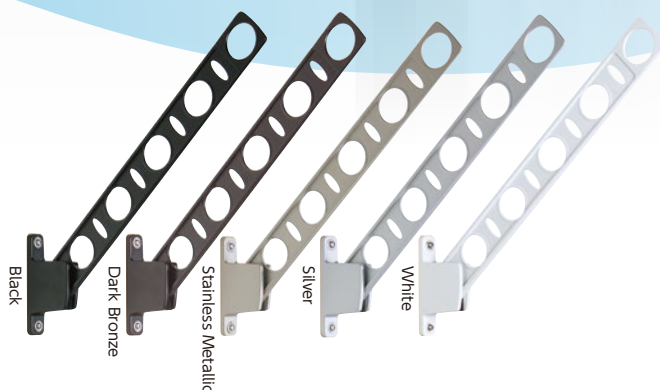

## Standard Type for Window Wall

Load Strength  
**30**  
kg

\*per a set

*With five different color variations and multiple styles to choose from.*

### ■ Arm Length

There are three adjustable lengths to accommodate your balcony size.