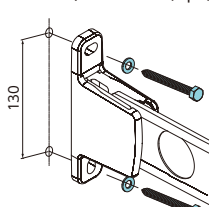

Product #DRY-06-14

- •Coach screwφ8×90... (4 pc.)
- •Washersφ8 ..... (4 pc.)