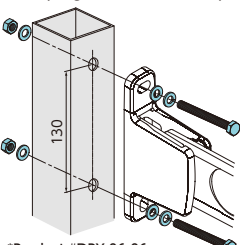

For Support Beams Bolts □50(□70)set

Product #DRY-06-06(07)

- •M8 x 80 Hex head bolts(100) (4 pc.)
- •M8 Washers ..... (8 pc.)
- •M8 Hexagon nuts ..... (4 pc.)
- •M8 Spring washers ..... (4 pc.)

*Product #DRY-06-06 can accommodate up to 50□ and product #DRY-06-07 up to 70□