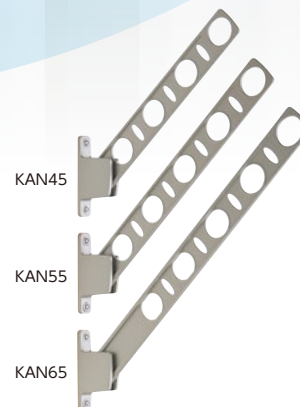

■ Arm Length

There are three adjustable lengths to accommodate your balcony size.