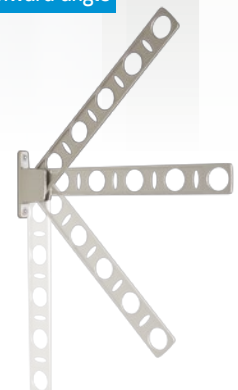

### ■ Arm Length

There are three adjustable lengths to accommodate your balcony size.

### ■ 3 Levels of Arm Angles

Upward angle, horizontal, downward angle + storage position

\*The actual pole and the stoppers are not included with this product.

## Metal Laundry Pole Holder for Window Wall